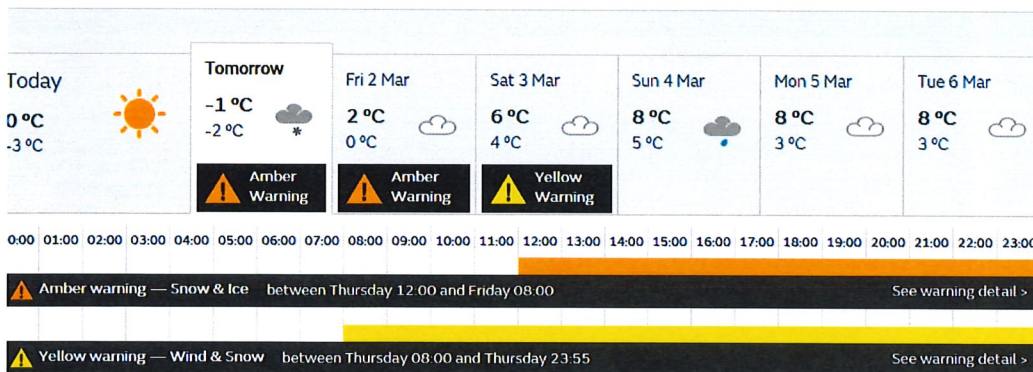

The Federation of Heathfield and St Francis Schools

Oldbury Way, Fareham, Hampshire PO14 3BN

Executive Headteacher
Steve Hollinghurst B.A M.A (SEN) PGCE

Thursday 1st and Friday 2nd March 2018

EMERGENCY SCHOOL CLOSURE DUE TO SEVERE WEATHER

Dear Parents / Carers

With reference to our letter earlier in the week, we have made the decision to close the school tomorrow, Thursday 1st March and Friday 2nd March 2018. This is based on the forecast you can see below.

Fareham

As there is a very high risk of transport being unable to operate, the decision has had to be made in advance. We appreciate there is currently no snow, and there is always the chance that the forecast is wrong, however we have to consider the safety of children when making these decisions.

I apologise for any inconvenience this may cause.

Yours Sincerely

Steve Hollinghurst
Executive Headteacher